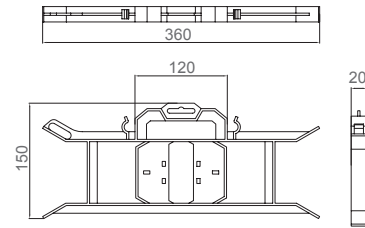

cable tidy

OUTDOOR

POWER

designed with outdoor activities in mind, this range provides safe power solutions for garden and light DIY use

FEATURES

- Ideal for tidying loose extension leads and cable around the house and garage
- Stores up to 15 metres of 13 amp 1.25mm² or 20 metres of 10 amp 1.0mm² three core cable
- Strong and sturdy with carry handle and plug holders
- Flexible to suit multiple lengths of cable

PRODUCT IMAGES

CT100

LINE DIAGRAMS

PRODUCT INFORMATION

Part Number	CT100
Product Dimensions	Height 150mm x Width 360mm x Depth 20mm

TECHNICAL SPECIFICATIONS

Capacity	Up to 15m of 13A 1.25mm ² or 20m of 10A 1.0mm ² three core cable
----------	--