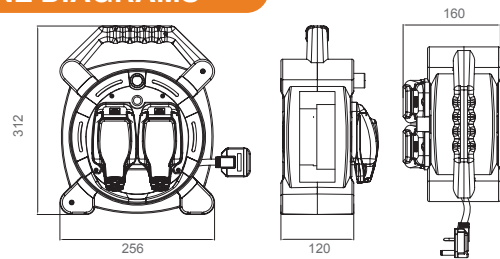

weatherproof case reel

OUTDOOR

POWER

designed with outdoor activities in mind, this range provides safe power solutions for garden and light DIY use

FEATURES

- Convenient and safe temporary outdoor power source, ideal for use with DIY tools or garden equipment
- Two dust and splash-proof (IP54 rated) sockets for connecting equipment
- Handle allows easy transportation
- 13A fused plug
- Thermal cut-out prevents risk of fire due to temperature rise caused by power overload
- Manufactured to BS EN 61242

PRODUCT IMAGES

HLPx13/2IP

LINE DIAGRAMS

PRODUCT INFORMATION

Part Number	HLPx13/2IP, HLPx10/2IP
Part Number Note	x = length of cable in metres
Product Dimensions	Height 312mm x Width 256mm x Depth 160mm
Sockets	2x IP rated weatherproof sockets

TECHNICAL SPECIFICATIONS

Standard(s)	This product is certified to applicable British safety standards BS EN 61242	
Maximum Load (Wound)	720 Watts, 240 Volts	
Maximum Load (Unwound)	13A: 3120 Watts, 240 Volts 10A: 2400 Watts, 240 Volts	
IP Rating	IP54	