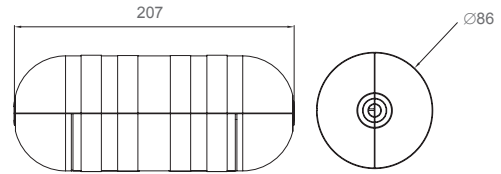

- Reduced risk of electric shock
- Protects power connections indoors and outdoors

PRODUCT IMAGES

SPTO

LINE DIAGRAMS

PRODUCT INFORMATION

Part Number	SPTO
Product Dimensions	Height 86mm x Width 207mm x Depth 86mm

TECHNICAL SPECIFICATIONS

IP Rating	IP44
Maximum cable diameter	9mm
Minimum cable diameter	5mm
Capacity	Suitable for single socket extensions

IF IN DOUBT CONSULT A QUALIFIED ELECTRICIAN

SAFETY WARNING

PLEASE READ CAREFULLY AND USE IN ACCORDANCE WITH OUR SAFETY INSTRUCTIONS BELOW