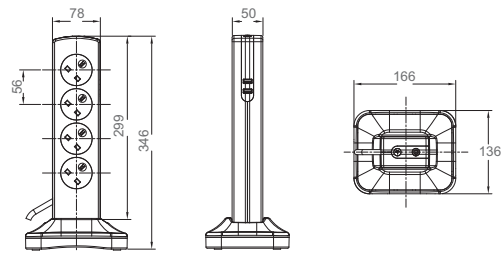

USB and telecom tower extension lead

HIGH GLOSS USB

POWER

power and charge your USB devices with sockets protected against damaging surges and spikes

FEATURES

- Protects valuable electrical equipment from surges and spikes
- Telecom protection further prevents damage via broadband, ISDN or modem connections
- Unlimited value, 3 year connected equipment warranty
- Power switch to control the power to your devices
- Two USB ports (3.1A shared)
- LED power and surge indicators
- Space saving tower design
- Wall fixing option

PRODUCT IMAGES

SRGTOWSU8xPB

LINE DIAGRAMS

PRODUCT INFORMATION

Part Number	SRGTOWSU8xPB x = length of cable in metres
Product Dimensions	Height 346mm x Width 166mm x Depth 136mm
Sockets	8

TECHNICAL SPECIFICATIONS

Protection	2*14MOV J+1 Gas tube
Maximum Surge Energy	370 Joules
Maximum Surge Current	12,000 Amps
Clamping Voltage	925 Volts
Response Time	<25nS
Thermal Cut Out	Yes
Protection	L-E, N-E, L-N
Surge Protection Indicator	Yes - White
Power Indicator	Yes - Blue