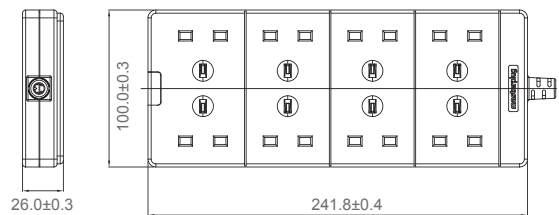

### FEATURES

- Plug eight items safely into one socket
- Power indicator shows that your device is connected to the mains
- Wall-fixing capability
- Safety shuttered sockets
- Non-rewireable
- 13A fused plug
- Maximum load 3120 Watts, 240V AC
- Manufactured to BS1363-2

### PRODUCT INFORMATION

Part Number	BENx
Part Number Note	x = length of cable in metres
Product Dimensions	Height 26mm x Width 242mm x Depth 100mm
Sockets	8