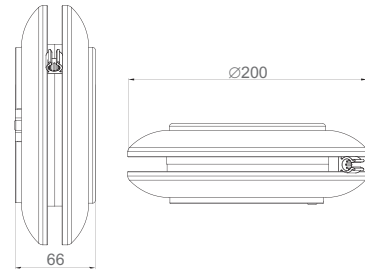

### FEATURES

- Two USB ports (2.1A shared)
- LED power indicator
- Safety thermal cut-out
- Ideal for domestic and office use

### LINE DIAGRAMS

### PRODUCT INFORMATION

Part Number	SATUx132USLy
Part Number Note	x = length of cable in metres, y=colour
Product Dimensions	Height 200mm x Width 200mm x Depth 66mm
Sockets	2