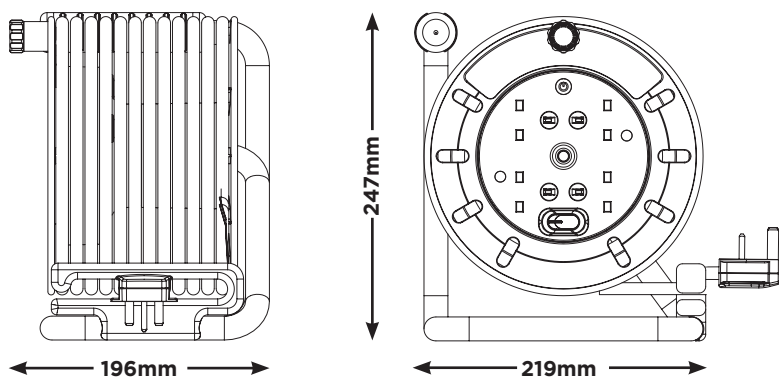

Technical Specification

25m Open Reel

OMU25134SL

Features

- » Robust open reel, with four shuttered sockets
- » Safety thermal cut-out
- » Power on/off switch
- » Power LED indicator
- » Easy wind handle
- » Compatible with wall mount bracket

Description

Lightweight and sturdy, this portable open reel with 25 metres of cable, is designed for home, garden and heavy duty applications. Designed and engineered for longevity, the plastic drum provides reliable protection when in use, transported or stored. This cable reel provides four shuttered sockets, power switch, LED indicator, highly visible green cable and has a built-in safety thermal cut-out for protection against overloading when fully reeled.

Line Diagrams

Technical Specifications

Standards	BS EN 61242. ASTA Approved
Maximum Load	720W/240V - Fully Wound 3120W/240V - Fully Unwound
Switch	Double Pole
Cable length	25m
Cable Size	Cable Size - 1.25mm ² (H05VV-F)

Lic 940

Product Information

Part No	OMU25134SL	Qty	2
Type	Open Cable Reel	Shipping Carton Info (m)	H:0.27 x W:0.22 x D:0.45
Cable Type	PVC	CBM (m ³)	0.03
Cable Length (m)	25m	G.W (kg)	7.8
Amp	13	EAN Barcode	5015056526546
Product Dimensions (cm)	H:24.7 x W:22 x D:19.6	ITF Barcode	05015056526645