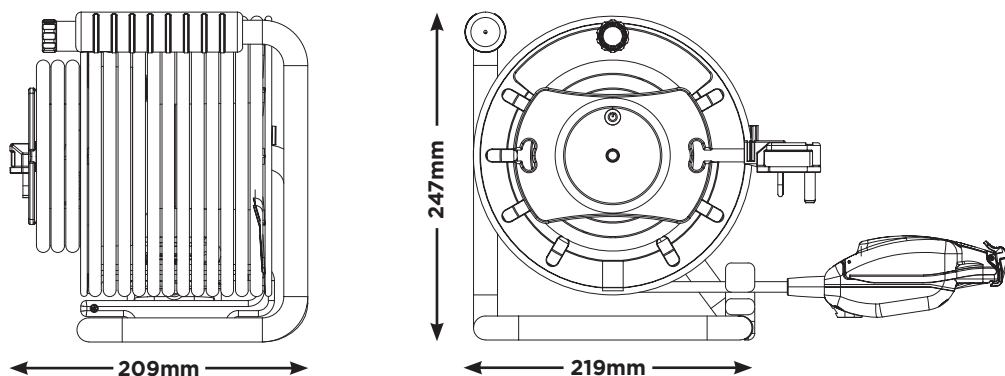

Technical Specification

25m + 3m Reverse Open Reel OMU2513FL3IP

Features

- » Innovative reverse reel, with weatherproof socket
- » Safety thermal cut-out
- » Power LED indicator
- » IP54 rated weatherproof socket
- » Compatible with wall mount bracket

Description

This innovative design allows you to wall mount the extension reel near the wall power outlet and extend the power socket closer to the required area. The drum's construction provides reliable protection when in use, transported or stored. The compact design is perfect for the home, garden and light industrial use. Using highly visible green cable, this 'reverse' extension reel provides an IP54 rated weatherproof 13 amp socket outlet. The drum includes an LED indicator, and has a built-in safety thermal cut-out for protection against overloading when fully reeled. Optional wall bracket available.

Line Diagrams

Technical Specifications

Standards	BS EN 61242. ASTA Approved
Maximum Load	720W/240V - Fully Wound 3120W/240V - Fully Unwound
Switch	Double Pole
Cable length	25+3m
Cable Size	Cable Size - 1.25mm ² (H05VV-F)

Lic 940

Product Information

Part No	OMU2513FL3IP	Qty	1
Type	Reverse Reel with Pull Out Socket	Shipping Carton Info (m)	H:0.27 x W:0.26 x D:0.27
Cable Type	PVC	CBM (m ³)	0.019
Cable Length (m)	25+3m	G.W (kg)	4.5
Amp	13	EAN Barcode	5015056526553
Product Dimensions (cm)	H:24.7 x W:22 x D:21	ITF Barcode	05015056526652